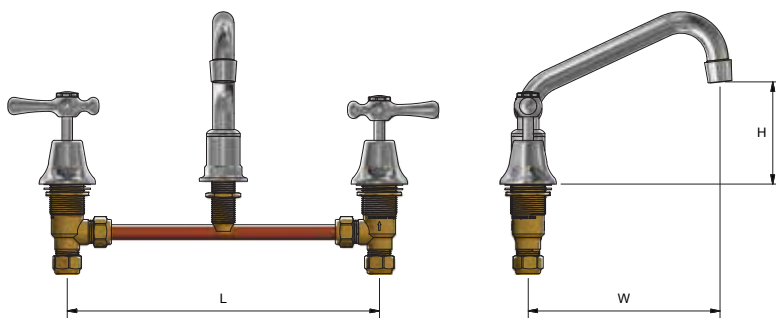

Whitehall EZY Clean Lever Handle Hob Sink Set

2008

Product Specifications

MT MONOPOLY™
T A P W A R E

Specifications

Maximum working temperature 80°C

Maximum pressure rating 1000kPa

Sizing Chart (MM)

	L	H	W
2008	278	91	171

Features

Watermark approved

Red and blue buttons included

Anti vandal

Chrome plated finish

Premium quarter turn ceramic disc

Swivel spout